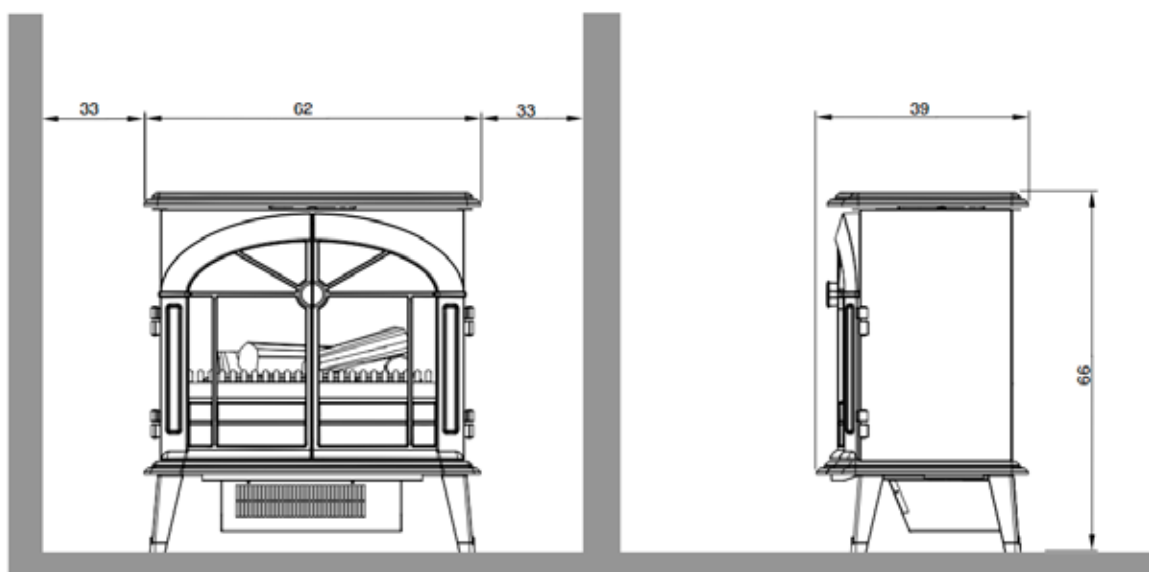

Touch Control

Fireplace can also be operated via button display on the fireplace.

Plug and Play

Easy to connect to a standard socket for instant atmosphere.

Installation

Freestanding model.

Stockbridge

Unit dimensions

All dimensions are in mm

		Stockbridge
General specifications	Fire system	Optimyst®
	Article number	206398
	EAN code	5011139206398
	Model	Freestanding
	View of the fire	Front
	Colour	Black
	Decoration / fuel bed	Logset
Product size	Measurements view of the fire (WxH) (cm)	53x28
	Outside dimensions WxHxD (cm)	62x66x39
Features	Heat output	Yes
	Thermostat	Yes
	Remote control	Yes
	Manual controlling directly at the fireplace possible yes / no	Yes
	Light module	Halogen
	Sound module	No
Power consumption	Colour effects settings	No
	Heat setting 1 in W	1000
	Heat setting 2 in W	2000
	Flame only operation in W	200W
Voltage	Max. consumption	2000W
	Voltage/Electrical frequency	230V/50Hz
	Specifications	Product weight in kg
Length of the cord		1,5 m
Warranty		2 years