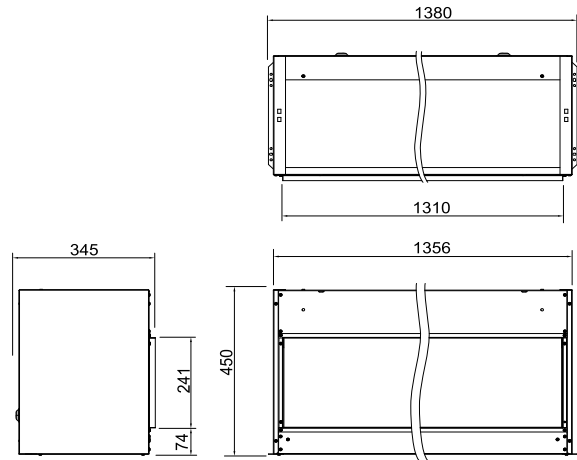

230V/50Hz | 35 / 70 Watt

Experience Better Living

Unit Dimensions

Specifications

TECHNICAL DETAILS	Opti-V Single	Opti-V Double
Flame Effect system	Opti-V®	Opti-V®
Model number	204912	204929
GTIN/UPC	5011139204912	5011139204929
Model	Built-in	Built-in
View Type	Front	Front
Colour - Furniture	Black	Black
Media Bed	Logset	Logset
Viewing window WxH (cm)	69x24	131x24
Build in dim (WxHxD) (cm)	73,6x45x34,5	135,6x45x34,5
Heating function	No	No
Heating Element	No	No
Remote Control	Yes	Yes
Manual Operation on the fireplace possible	Yes	Yes
Lighting Module	LED	LED
Sound	Yes	Yes
Media Bed Flame Colours	No	No
Heat Setting 1 in Watts	-	-
Heat Setting 2 in Watts	-	-
Power consumption (flame effect) (Watt)	35	70
Wattage	35	70
Voltage	230V/50Hz	230V/50Hz
Unpacked Weight (kg)	26	47
Plug Length	1,5 m	1,5 m
Warranty	2 years	2 years