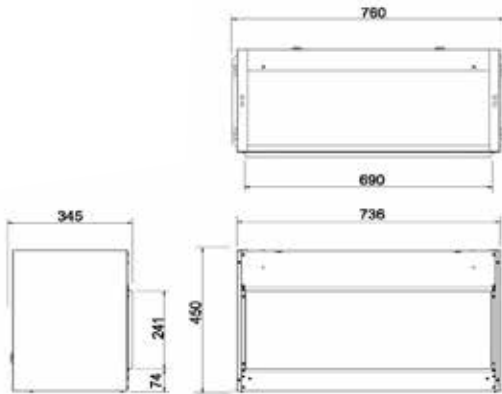

230V/50Hz | 35 / 70 Watt

Experience Better Living

Unit Dimensions

Specifications

TECHNICAL DETAILS	Opti-V Single	Opti-V Double
Flame Effect system	Opti-V®	Opti-V®
Model number	204912	204929
GTIN/UPC	5011139204912	5011139204929
Model	Built-in	Built-in
View Type	Front	Front
Colour - Furniture	Black	Black
Media Bed	Logset	Logset
Viewing window WxH (cm)	69x24	131x24
Build in dim (WxHxD) (cm)	73,6x45x34,5	135,6x45x34,5
Heating function	No	No
Heating Element	No	No
Remote Control	Yes	Yes
Manual Operation on the fireplace possible	Yes	Yes
Lighting Module	LED	LED
Sound	Yes	Yes
Media Bed Flame Colours	No	No
Heat Setting 1 in Watts	-	-
Heat Setting 2 in Watts	-	-
Power consumption (flame effect) (Watt)	35	70
Wattage	35	70
Voltage	230V/50Hz	230V/50Hz
Unpacked Weight (kg)	26	47
Plug Length	1,5 m	1,5 m
Warranty	2 years	2 years