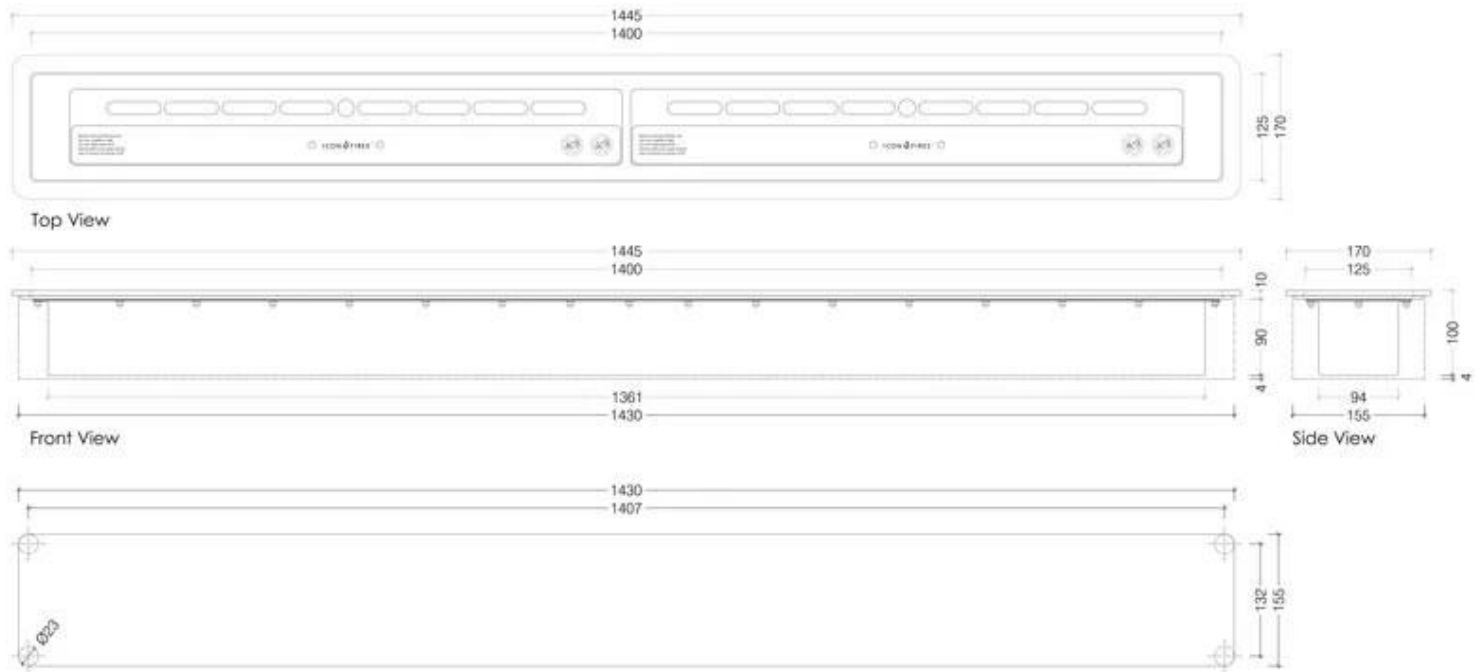

Slimline 1400 Biofuel Burner With Mount Plate