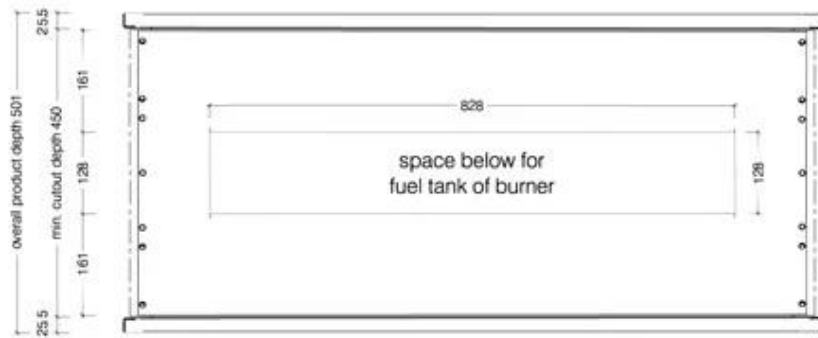

#### Mål og vægt

Bredde	110 cm
Højde	60 cm
Dybde	45 cm
Vægt	43,3 kg

Top View

Front View

ICON FIRES

Side View

1100 Double Sided Firebox for 800 Slimline Burner

© This drawing is copyright and remains the property of Signi Fires. It may not be retained, copied or used without written consent.