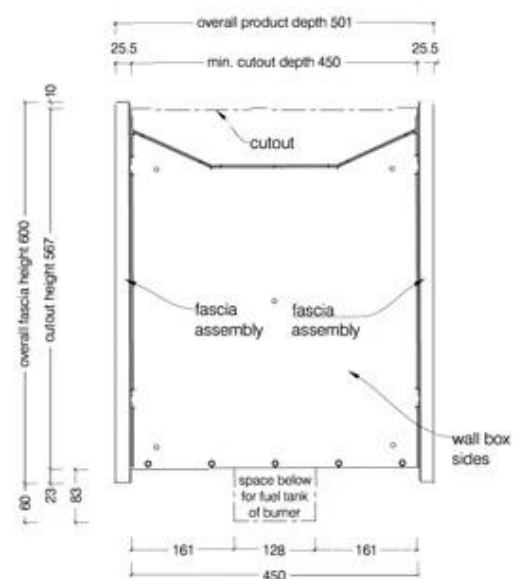

#### Mål og vægt

Bredde	110 cm
Højde	60 cm
Dybde	45 cm
Vægt	43,3 kg

Top View

Front View

ICON FIRES

Side View

1100 Double Sided Firebox for 800 Slimline Burner

© This drawing is copyright and remains the property of Signi Fires. It may not be retained, copied or used without written consent.